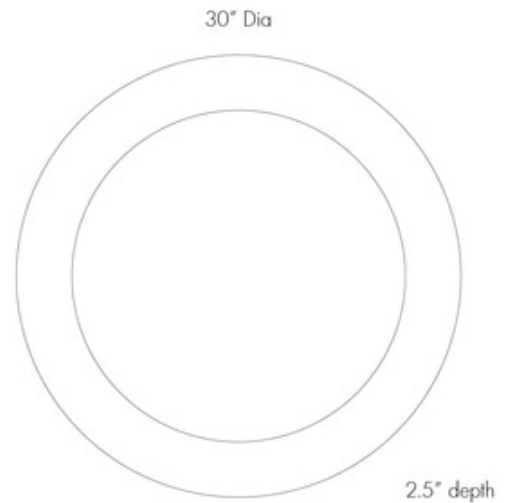

**BRAND**

Arteriors Home

**DESCRIPTION**

Gordon Round Mirror features a beveled edge with Mango Wood frame covered with oxidized iron plating and an antique wax finish. 30 inch diameter x 2.5 inch depth. 21 inch actual mirror diameter.

<b>COLOR</b>	N/A
<b>BODY FINISH</b>	Mango Wood
<b>WATTAGE</b>	N/A
<b>DIMMER</b>	N/A
<b>DIMENSIONS</b>	30"W x 30"H x 2.5"D
<b>LAMP</b>	N/A

**SPEC #** AHM188680

COMPANY

PROJECT

FIXTURE TYPE

APPROVED BY

DATE