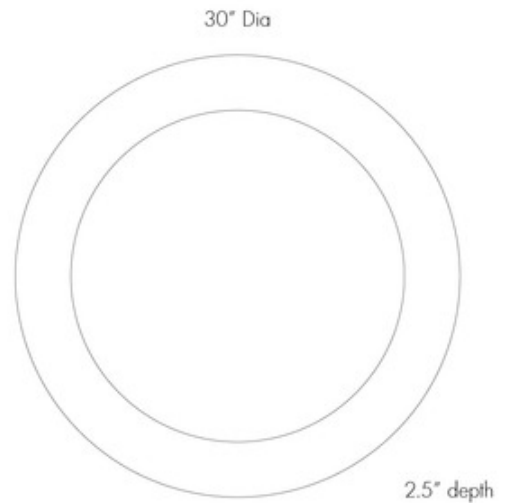

BRAND

Arteriors Home

DESCRIPTION

Gordon Round Mirror features a beveled edge with Mango Wood frame covered with oxidized iron plating and an antique wax finish. 30 inch diameter x 2.5 inch depth. 21 inch actual mirror diameter.

COLOR	N/A
BODY FINISH	Mango Wood
WATTAGE	N/A
DIMMER	N/A
DIMENSIONS	30"W x 30"H x 2.5"D
LAMP	N/A

SPEC # AHM188680

COMPANY	PROJECT	FIXTURE TYPE	APPROVED BY	DATE