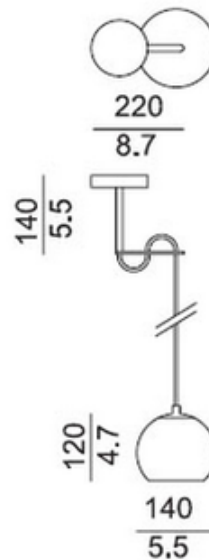

BRAND

Contardi

DESCRIPTION

Kubric Mini Pendant features Black fabric wrapped cable and Chrome glass with Gold pleat lining with Chrome finish. One 5 watt Warm White 120 volt LED is included. 5.5 inch diameter x 4.7 inch height shade.

SHADE COLOR	Chrome Glass
BODY FINISH	Chrome
WATTAGE	5W
DIMMER	Not Dimmable
DIMENSIONS	5.5"W x 4.7"H
BULB INCLUDED	
LAMP	LED/5W/120V LED

SPEC # CDI188836

COMPANY	PROJECT	FIXTURE TYPE	APPROVED BY	DATE