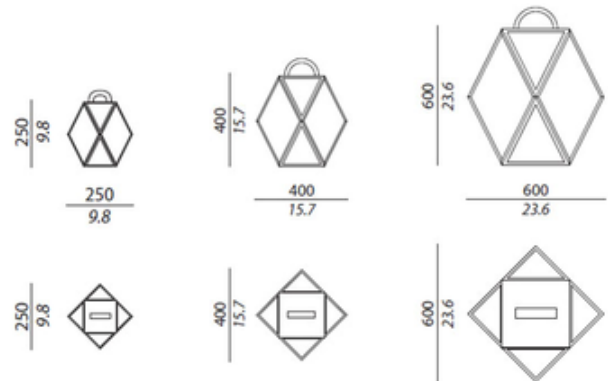

BRAND

Contardi

DESCRIPTION

Muse Deluxe Table Lamp features a fabric shade laminated to plexiglass available in White Linen, Ivory Shantung or Rubelli Reticolo. Finish in Satin Nickel with Smoke braid handle and black power cord or Satin Bronze with Honey braid handle and brown power cord. Suitable for indoor locations only. UL listed. Available in three sizes. Small: 9.8 inch width x 9.8 inch height x 9.8 inch depth. Requires one 60 watt 120 volt A19 medium base incandescent lamp, not included. Medium: 15.7 inch width x 15.7 inch height x 15.7 inch depth. Requires one 100 watt 120 volt A19 medium base incandescent lamp, not included. Large: 23.6 inch width x 23.6 inch height x 23.6 inch depth. Requires one 150 watt 120 volt A21 medium base incandescent lamp, not included.

SHADE COLOR	Rubelli Reticolo
BODY FINISH	Satin Bronze/ Honey Braid
WATTAGE	60W
DIMMER	Standard 120V
DIMENSIONS	9.8"W x 9.8"H x 9.8"D
BULB NOT INCLUDED	
LAMP	1 x A19/Medium (E26)/60W/120V Incandescent

SPEC # CDI188886