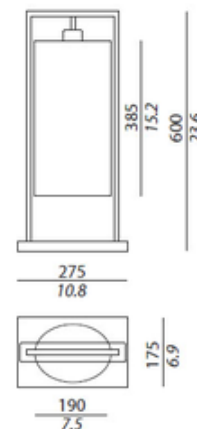

**DESIGNER** Massimiliano Raggi  
**BRAND** Contardi

**DESCRIPTION**

The Athena Table Lamp features a fabric shade in White Linen or White Percaline with Black Nickel finish and Dark Brown brushed oak accents. Includes 78.7 inch length black cord with on/off switch. 10.8 inch width x 23.6 inch height x 6.9 inch depth.

<b>SHADE COLOR</b>	White Linen
<b>BODY FINISH</b>	Black Nickel
<b>WATTAGE</b>	43W
<b>DIMMER</b>	N/A
<b>DIMENSIONS</b>	10.8"W x 23.6"H x 6.9"D
<b>BULB NOT INCLUDED</b>	
<b>LAMP</b>	1 x A19/Medium (E26)/43W/120V Incandescent 1 x A19/Medium (E26)/120V LED