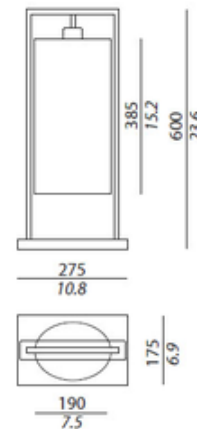

DESIGNER Massimiliano Raggi
BRAND Contardi

DESCRIPTION

The Athena Table Lamp features a fabric shade in White Linen or White Percaline with Black Nickel finish and Dark Brown brushed oak accents. Includes 78.7 inch length black cord with on/off switch. 10.8 inch width x 23.6 inch height x 6.9 inch depth.

SHADE COLOR	White Linen
BODY FINISH	Black Nickel
WATTAGE	43W
DIMMER	N/A
DIMENSIONS	10.8"W x 23.6"H x 6.9"D
BULB NOT INCLUDED	
LAMP	1 x A19/Medium (E26)/43W/120V Incandescent 1 x A19/Medium (E26)/120V LED