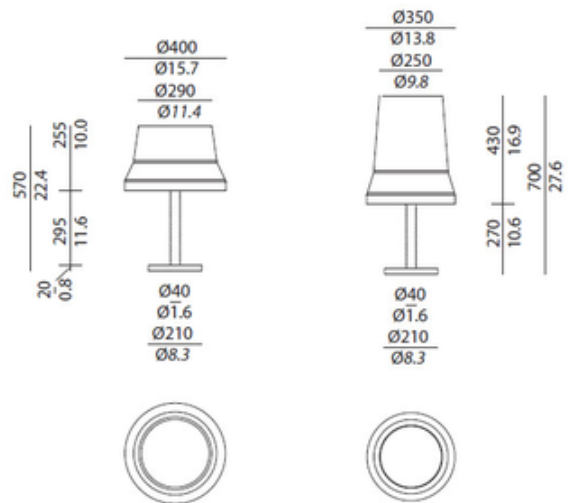

BRAND

Contardi

DESCRIPTION

Audrey Table Lamp features a fabric shade in Ivory Cotton and a Brown Velvet wide band with silk trim in Ivory, Black or Sage Green. Finish in Brown lacquered metal with Ivory silk braid wrapped stem Available in two sizes. Requires one 75 watt 120 volt A19 medium base incandescent lamp, not included. Black fabric cord with on/off switch. Includes bottom diffuser in satin plexiglass. UL listed. Dimensions: Small: 15.7 inch diameter x 10 inch height shade x 22.4 inch overall height. Large: 13.8 inch diameter x 16.9 inch height shade x 27.6 inch overall height.

SHADE COLOR	Ivory/ Brown/ Sage Green
BODY FINISH	Brown/ Ivory Braid
WATTAGE	75W
DIMMER	Standard 120V
DIMENSIONS	15.7"W x 22.4"H
BULB NOT INCLUDED	
LAMP	1 x A19/Medium (E26)/75W/120V Incandescent 1 x A19/Medium (E26)/120V LED

SPEC # CDI188909

COMPANY	PROJECT	FIXTURE TYPE	APPROVED BY	DATE