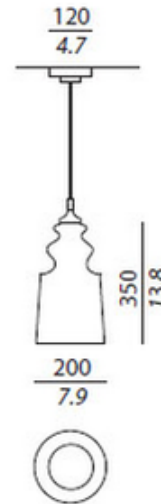

COMPANY

PROJECT

FIXTURE TYPE

APPROVED BY

DATE