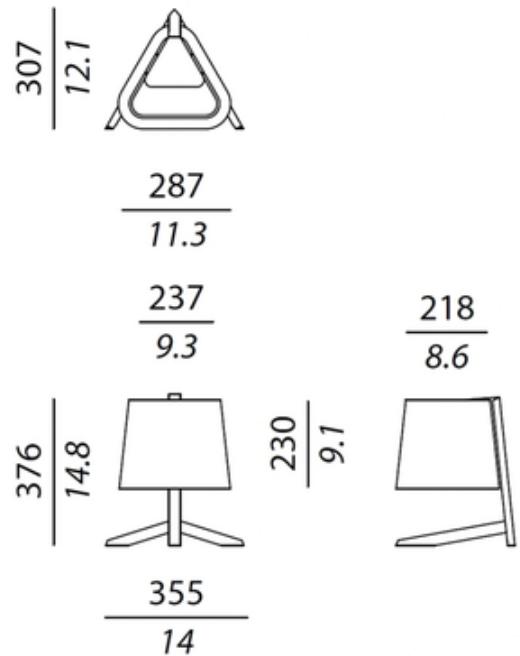

COMPANY	PROJECT	FIXTURE TYPE	APPROVED BY	DATE