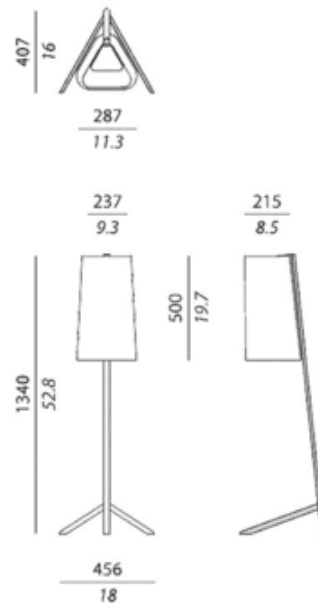

COMPANY	PROJECT	FIXTURE TYPE	APPROVED BY	DATE