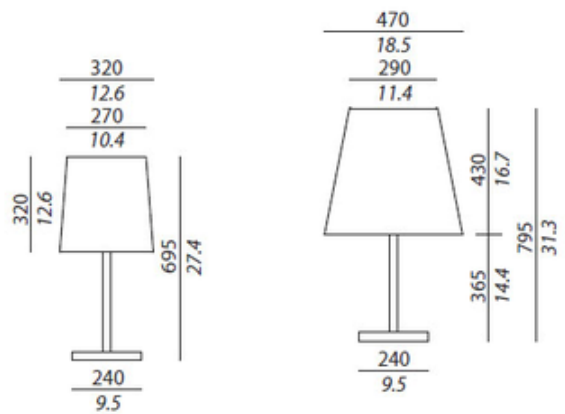

BRAND

Contardi

DESCRIPTION

Elegance Table Lamp features a Brushed Brown Oak finish with Satin Nickel or Brushed Bronze detail on base. Fabric shade available in White Cotton, White Linen, Grey Oper or Brown Oper. Available in two sizes. Black fabric cord with on/off switch. Requires one 100 watt 120 volt A19 medium base incandescent lamp, not included. UL listed. Dimensions: Small: 12.6 inch width x 12.6 inch depth x 27.4 inch height. Large: 18.4 inch width x 18.4 inch depth x 31.3 inch height.

SHADE COLOR	White Cotton
BODY FINISH	Brown Oak/ Bronze
WATTAGE	72W
DIMMER	Standard 120V
DIMENSIONS	18.5"W x 31.3"H x 18.5"D
BULB NOT INCLUDED	
LAMP	1 x A19/Medium (E26)/72W/120V Incandescent 1 x A19/Medium (E26)/120V LED