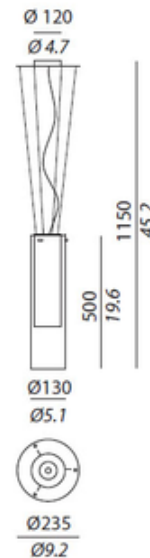

BRAND

Contardi

DESCRIPTION

Super Mirror Pendant features a Transparent glass outer diffuser with Chrome glass inner diffuser. Finish in Polished Chrome. Requires one 100 watt 120 volt R20 medium base incandescent lamp, not included. UL listed. Dimensions: 9.2 inch diameter x 19.6 inch shade height x 45.2 inch maximum overall height.

| | |
|--------------------------|--|
| SHADE COLOR | Chrome Glass |
| BODY FINISH | Chrome |
| WATTAGE | 100W |
| DIMMER | Standard 120V |
| DIMENSIONS | 9.2"W x 19.6"H |
| BULB NOT INCLUDED | |
| LAMP | 1 x R20/Medium (E26)/100W/120V Incandescent 1 x R20/Medium (E26)/120V LED |

SPEC #

CDI189048

COMPANY

PROJECT

FIXTURE TYPE

APPROVED BY

DATE