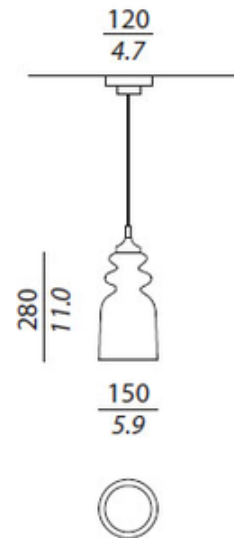

COMPANY	PROJECT	FIXTURE TYPE	APPROVED BY	DATE