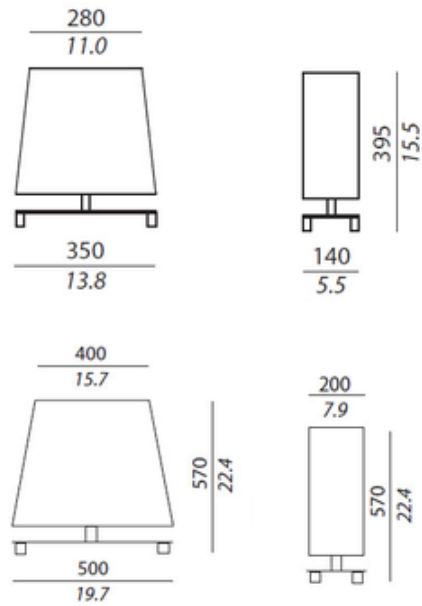

COMPANY

PROJECT

FIXTURE TYPE

APPROVED BY

DATE