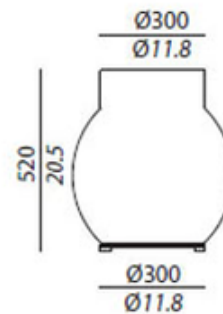

**BRAND**

Contardi

**DESCRIPTION**

Shape 2 Table Lamp is available with a White Shantung fabric shade with Black satin trim and Black lacquer finish or Grey Oper fabric shade with Brown satin trim and Brown lacquer finish. Black fabric cord with dimmer control. Requires one 75 watt 120 volt A19 medium base incandescent lamp, not included. Dimensions: 11.8 inch width x 20.5 inch height x 3.94 inch depth.

<b>SHADE COLOR</b>	White Shantung / Black Trim
<b>BODY FINISH</b>	N/A
<b>WATTAGE</b>	75W
<b>DIMMER</b>	Included
<b>DIMENSIONS</b>	11.8"W x 20.5"H x 3.94"D
<b>BULB NOT INCLUDED</b>	
<b>LAMP</b>	1 x A19/Medium (E26)/75W/120V Incandescent 1 x A19/Medium (E26)/120V LED