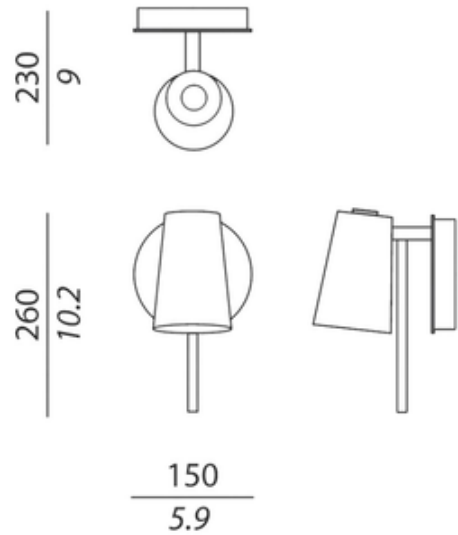

DESIGNER

Massimiliano Raggi

BRAND

Contardi

DESCRIPTION

The Up Wall Light is available with a Satin Bronze shade with gold lining, Satin Bronze with Satin Brass details and Dark Honey silk cord, or a Chrome shade with gold lining, Chrome with Polished Black Nickel details and Smoke Grey silk cord. On/off switch on backplate. 5.9 inch width x 10.2 inch height x 9 inch depth.

SHADE COLOR	N/A
BODY FINISH	Satin Bronze/ Honey Cord
WATTAGE	6.5W
DIMMER	Not Dimmable
DIMENSIONS	5.9"W x 10.2"H x 9"D
BULB NOT INCLUDED	
LAMP	1 x A19/Medium (E26)/6.5W/120V LED

SPEC # CDI189259

COMPANY	PROJECT	FIXTURE TYPE	APPROVED BY	DATE