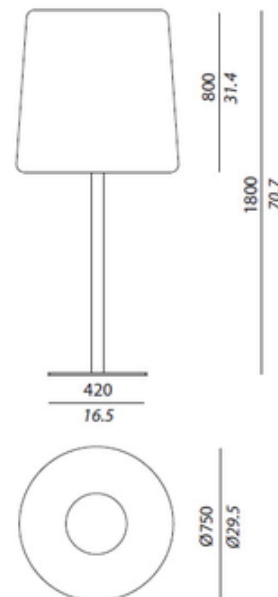

DESIGNER

Gianluigi Landoni

BRAND

Contardi

DESCRIPTION

XXL Out Floor Lamp features a Cream color fiberglass shade with Ivory lacquered metal stem and base. Includes 78.7 inch length black cable with on/off switch on cord. 29.5 inch diameter x 70.9 inch height x 16.5 inch square base.

SHADE COLOR	Cream
BODY FINISH	Ivory
WATTAGE	92W
DIMMER	Not Dimmable
DIMENSIONS	29.5"W x 70.7"H
BULB NOT INCLUDED	
LAMP	4 x CF/Medium (E26)/23W/120V Compact Fluorescent 4 x A19/Medium (E26)/120V LED

SPEC #