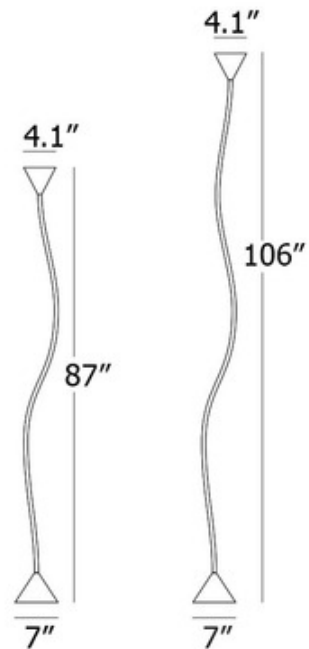

DESIGNER

Sergio Calatroni

BRAND

Pallucco Italia

DESCRIPTION

The Papiro Floor Lamp is a slim, directable fixture with an organic shape and sculpture-like presence. Available in Copper, Nickel, or Pearly Gold in two sizes. Transformer and floor dimmer included. General light distribution. Made in Italy.

SHADE COLOR	N/A
BODY FINISH	Nickel
WATTAGE	50W
DIMMER	Low Voltage Electronic
DIMENSIONS	6.13"W x 106.25"H
BULB INCLUDED	
LAMP	1 x JC/GY6.35 (bipin)/50W/12V Halogen

SPEC #

PAL18946

COMPANY

PROJECT

FIXTURE TYPE