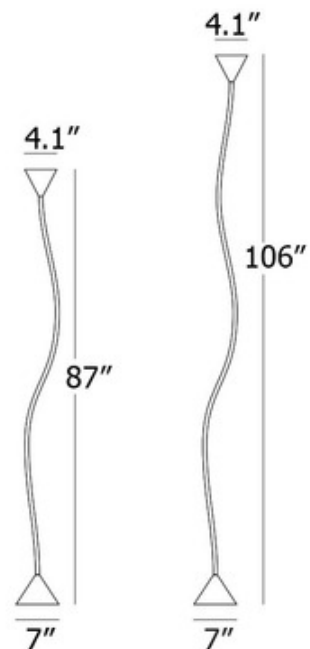

**DESIGNER**

Sergio Calatroni

**BRAND**

Pallucco Italia

**DESCRIPTION**

The Papiro Floor Lamp is a slim, directable fixture with an organic shape and sculpture-like presence. Available in Copper, Nickel, or Pearly Gold in two sizes. Transformer and floor dimmer included. General light distribution. Made in Italy.

<b>SHADE COLOR</b>	N/A
<b>BODY FINISH</b>	Nickel
<b>WATTAGE</b>	50W
<b>DIMMER</b>	Low Voltage Electronic
<b>DIMENSIONS</b>	6.13"W x 106.25"H
<b>BULB INCLUDED</b>	
<b>LAMP</b>	1 x JC/GY6.35 (bipin)/50W/12V Halogen

SPEC #

PAL18946

COMPANY

PROJECT

FIXTURE TYPE

APPROVED BY

DATE