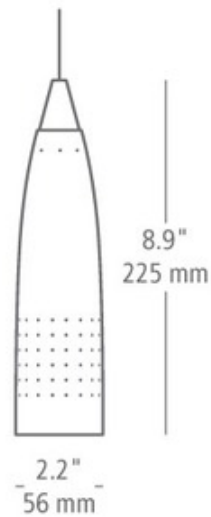

Rocket Pendant

Description:

Rocket pendant features a sleekly styled satin nickel steel shade. Includes 6 feet field cuttable suspension cable. One 35 watt, 12 volt, MR16 lamp, included. 2.2 inch width x 8.9 inch height. ETL listed.

Shown in: Satin Nickel

List Price: \$263.00
 Our Price: \$178.84

Shade Color: N/A
 Body Finish: Satin Nickel
 Lamp: 1 x MR11/Bipin/35W/12V Halogen
 Wattage: 35W
 Dimmer: Incandescent
 Dimensions: 8.9"H x 2.2"W