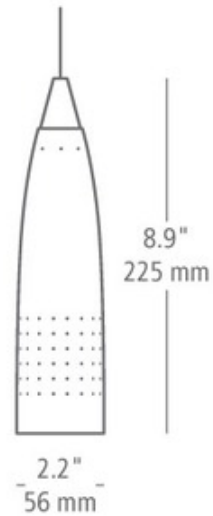

BRAND

LBL Lighting

DESCRIPTION

Rocket pendant features a sleekly styled satin nickel steel shade. Includes 6 feet field cuttable suspension cable. One 35 watt, 12 volt, MR16 lamp, included. 2.2 inch width x 8.9 inch height. ETL listed.

SHADE COLOR	N/A
BODY FINISH	Satin Nickel
WATTAGE	35W
DIMMER	Standard 120V
DIMENSIONS	2.2"W x 8.9"H
BULB INCLUDED	
LAMP	1 x MR11/Bipin/35W/12V Halogen

SPEC #

LBL1900

COMPANY

PROJECT

FIXTURE TYPE

APPROVED BY

DATE