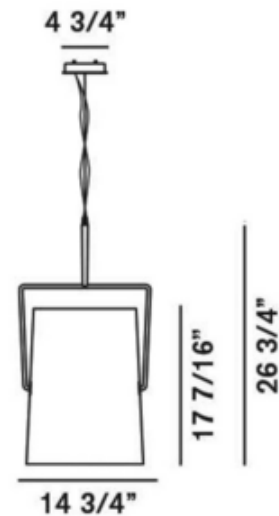

BRAND

Diesel Living

DESCRIPTION

The Fork Pendant is inspired by casual fashion, by campsite tents, and by an informal, playful and dynamic lifestyle. The stitching on the fabric has been created like that on jeans and the rings are not merely decorative, but respond to practical needs with simplicity and immediacy. The lampshade is flexible and can be oriented 360 degrees. Available with an Ivory shade and Ivory finish.

SHADE COLOR	Grey
BODY FINISH	Ivory
WATTAGE	150W
DIMMER	Standard 120V
DIMENSIONS	126"L x 14.75"W x 26.75"H
BULB NOT INCLUDED	
LAMP	1 x T3/RSC/150W/120V Halogen

SPEC #

DSL190045

COMPANY

PROJECT

FIXTURE TYPE

APPROVED BY