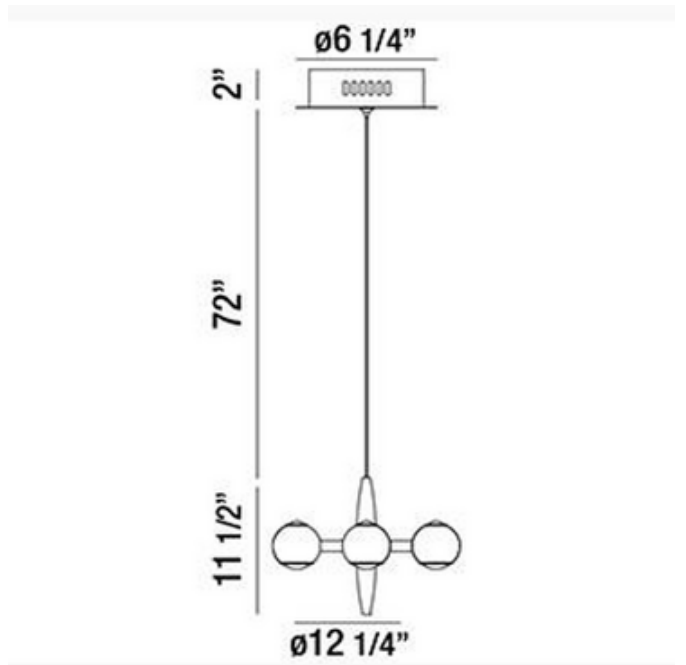

BRAND

Eurofase

DESCRIPTION

Pearla LED Pendant is available in a Chrome finish. Four 3.6 watt, 120 volt LED lamps are included. 12.25 inch width x 11.5 inch height. Supplied with a 72 inch cord.

SHADE COLOR	N/A
BODY FINISH	Chrome
WATTAGE	14.4W
DIMMER	N/A
DIMENSIONS	12.25"W x 11.5"H
BULB INCLUDED	
LAMP	4 x LED/3.6W/120V LED

Technical Information

LUMINOUS FLUX	1440 lumens
LUMENS/WATT	400.00
LAMP COLOR	3000K

SPEC # EUF190922

COMPANY	PROJECT	FIXTURE TYPE	APPROVED BY	DATE