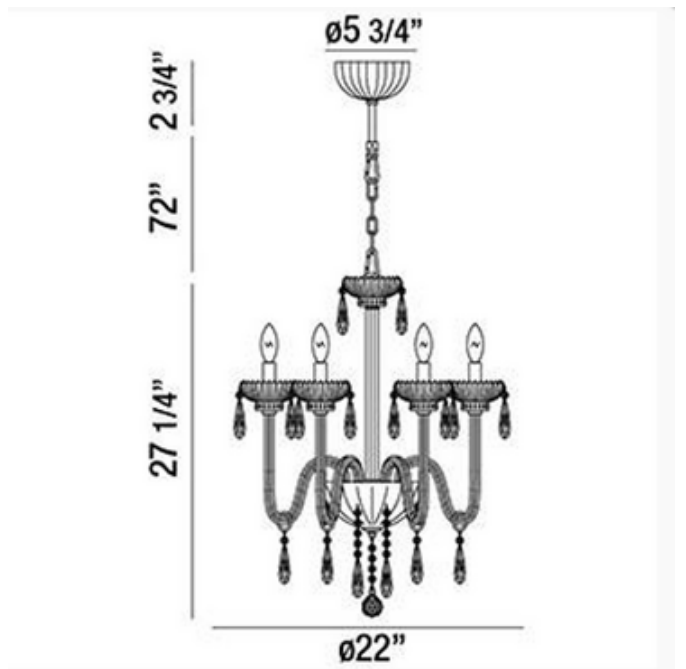

COMPANY

PROJECT

FIXTURE TYPE

APPROVED BY

DATE