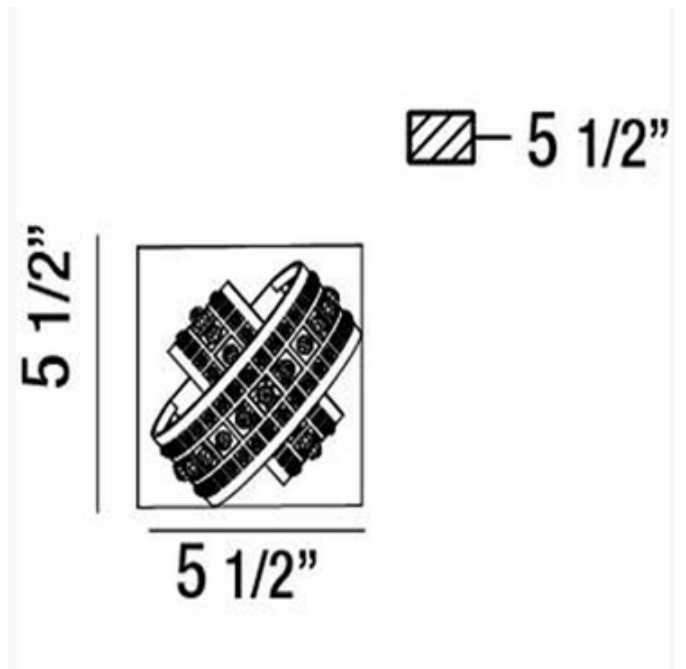

BRAND

Eurofase

DESCRIPTION

Yorkville Bath Bar is available in a Chrome finish with Clear Crystal. 60 watt, 120 volt JC type G9 base Halogen lamps are included. 1 Light: 5.5 inch width x 5.5 inch height x 5.5 inch depth. 3 Light: 23.5 inch width x 5.5 inch height x 5.5 inch depth. 4 Light: 31.5 inch width x 5.5 inch height x 5.5 inch depth.

SHADE COLOR	Clear Crystal
BODY FINISH	Chrome
WATTAGE	180W
DIMMER	Standard 120V
DIMENSIONS	23.5"W x 5.5"H x 5.5"D
BULB INCLUDED	
LAMP	3 x JC/G9/60W/120V Halogen

SPEC #

EUFI90943

COMPANY

PROJECT

FIXTURE TYPE