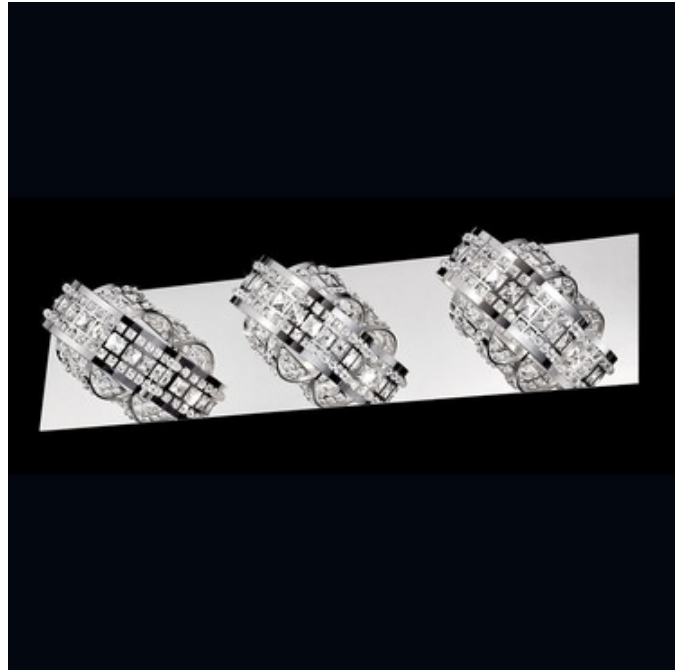

BRAND

Eurofase

DESCRIPTION

Yorkville Bath Bar is available in a Chrome finish with Clear Crystal. 60 watt, 120 volt JC type G9 base Halogen lamps are included. 1 Light: 5.5 inch width x 5.5 inch height x 5.5 inch depth. 3 Light: 23.5 inch width x 5.5 inch height x 5.5 inch depth. 4 Light: 31.5 inch width x 5.5 inch height x 5.5 inch depth.

SHADE COLOR	Clear Crystal
BODY FINISH	Chrome
WATTAGE	180W
DIMMER	Standard 120V
DIMENSIONS	23.5"W x 5.5"H x 5.5"D
BULB INCLUDED	
LAMP	3 x JC/G9/60W/120V Halogen

SPEC #

EUFI90943

COMPANY

PROJECT

FIXTURE TYPE