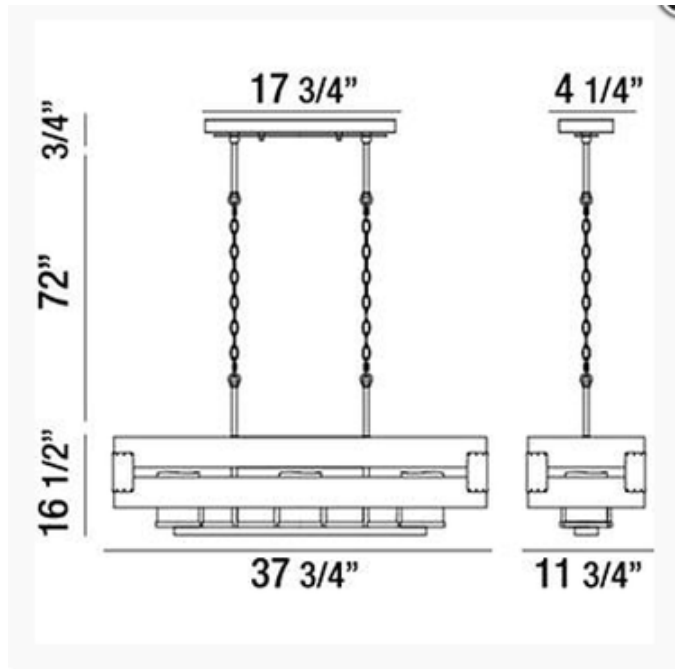

COMPANY

PROJECT

FIXTURE TYPE

APPROVED BY

DATE