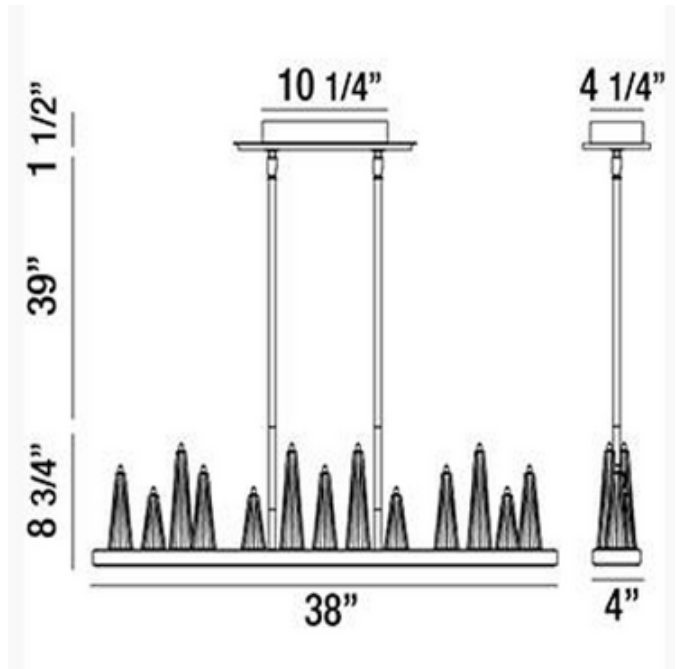

BRAND

Eurofase

DESCRIPTION

Skyline Linear Suspension is available in a Chrome finish with Clear glass. Thirteen 20 watt, 12 volt JC type G4 Halogen lamps are included. 4 inch width x 8.75 inch height x 38 inch length. Includes a 3 inch, 6 inch, 12 inch, and 18 inch extension rods.

SHADE COLOR	Clear
BODY FINISH	Chrome
WATTAGE	260W
DIMMER	N/A
DIMENSIONS	38"L x 4"W x 8.75"H
BULB INCLUDED	
LAMP	13 x JC/G4 (bipin)/20W/12V Halogen

SPEC #

EUF190971

COMPANY

PROJECT

FIXTURE TYPE

APPROVED BY

DATE