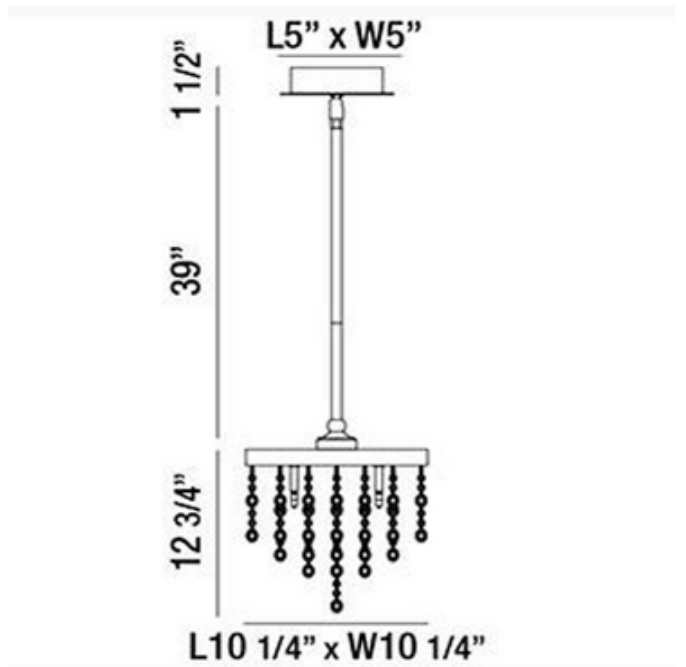

BRAND

Eurofase

DESCRIPTION

Opa Square Semi Flush Mount / Pendant is available in a Chrome finish with Clear Crystal. Four 20 watt, 12 volt JC type G4 base Halogen lamps are included. 10.25 inch width x 12.75 inch height x 10.25 inch length. Includes a 3 inch, 6 inch, 12 inch, and 18 inch extension rods.

SHADE COLOR	Clear Crystal
BODY FINISH	Chrome
WATTAGE	80W
DIMMER	N/A
DIMENSIONS	10.25"L x 10.25"W x 12.75"H
BULB INCLUDED	
LAMP	4 x JC/G4 (bipin)/20W/12V Halogen

SPEC #

EUFI90973

COMPANY

PROJECT

FIXTURE TYPE