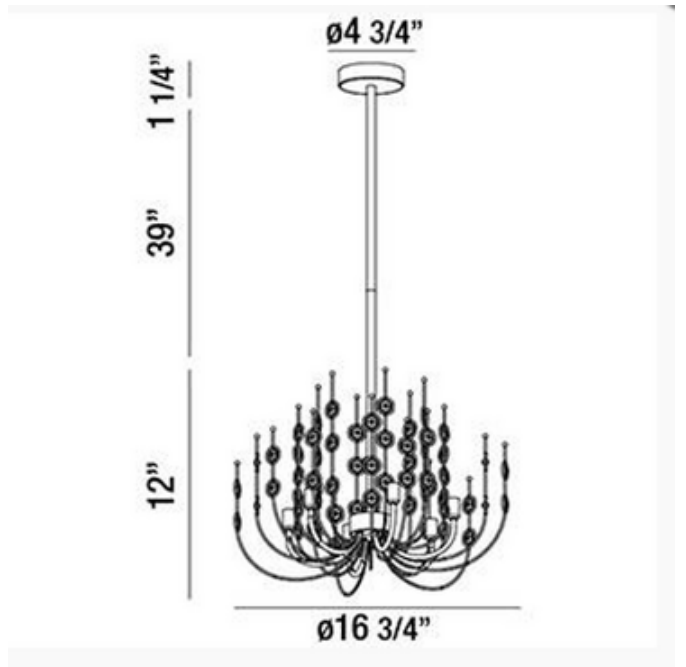

BRAND

Eurofase

DESCRIPTION

Vice Suspension is available in a Chrome finish with Clear Crystal. Available in small or large. 40 watt, 120 volt JC type G9 base Halogen lamps are included. Small: 16.75 inch width x 12 inch height. Large: 20 inch width x 17.5 inch height. Includes a 3 inch, 6 inch, 12 inch, and 18 inch extension rods.

SHADE COLOR	Clear Crystal
BODY FINISH	Chrome
WATTAGE	240W
DIMMER	Standard 120V
DIMENSIONS	16.75"W x 12"H
BULB INCLUDED	
LAMP	6 x JC/G9/40W/120V Halogen

SPEC #

EUFI90974

COMPANY

PROJECT

FIXTURE TYPE

APPROVED BY