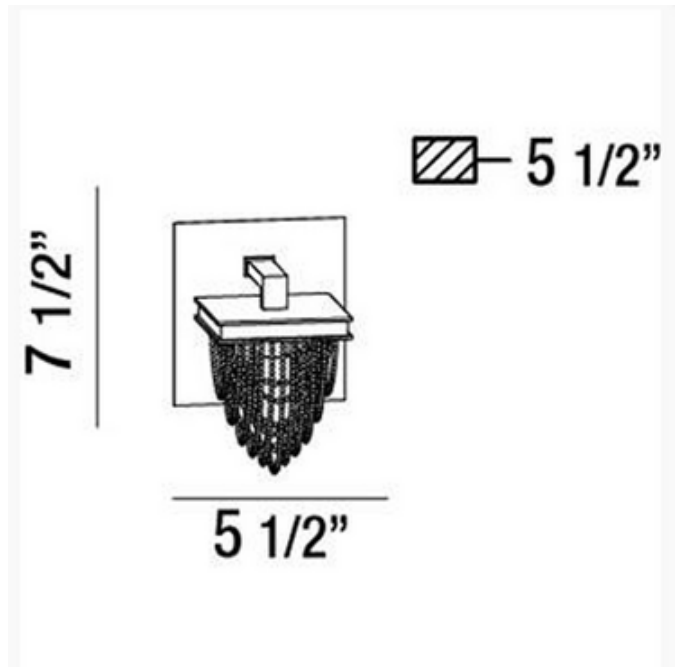

BRAND

Eurofase

DESCRIPTION

Rio Wall Sconce is available in a Chrome finish with Clear Crystal. One 60 watt, 120 volt JC type G9 base Halogen lamp is included. 5.5 inch width x 7.5 inch height x 5.5 inch depth.

SHADE COLOR	Clear Crystal
BODY FINISH	Chrome
WATTAGE	60W
DIMMER	Standard 120V
DIMENSIONS	5.5"W x 7.5"H x 5.5"D
BULB INCLUDED	
LAMP	1 x JC/G9/60W/120V Halogen

SPEC #

EUFI90977

COMPANY

PROJECT

FIXTURE TYPE

APPROVED BY