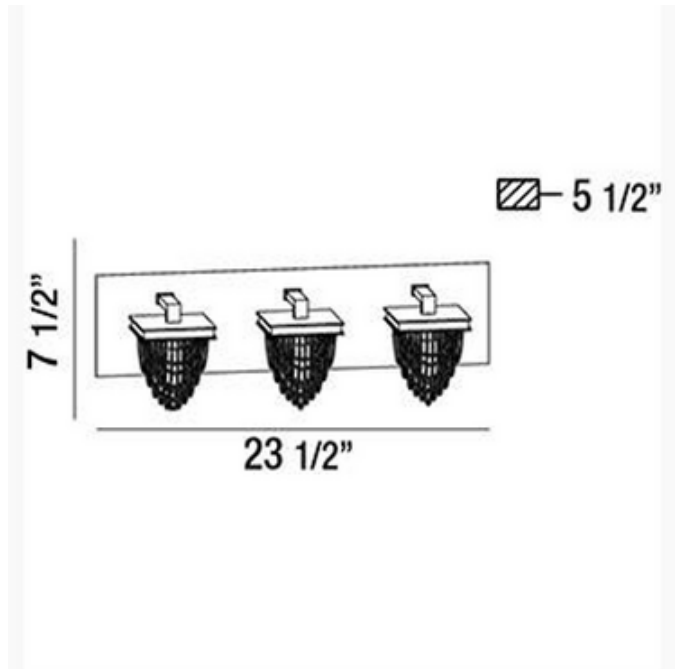

COMPANY

PROJECT

FIXTURE TYPE

APPROVED BY

DATE