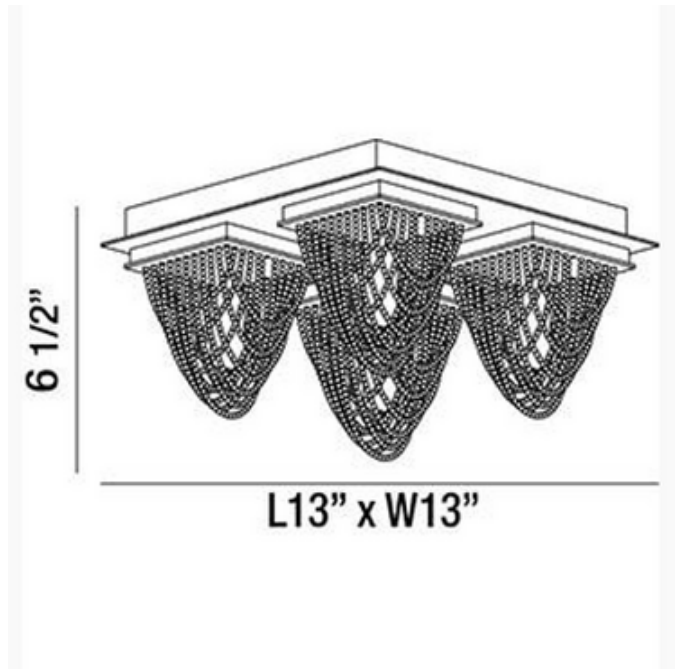

COMPANY	PROJECT	FIXTURE TYPE	APPROVED BY	DATE