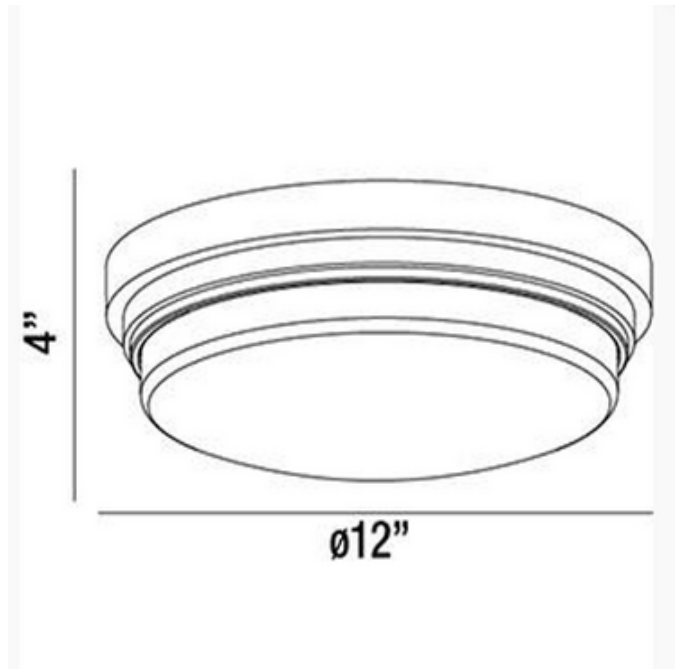

BRAND

Eurofase

DESCRIPTION

The Jane Ceiling Light features a drum shape in Chrome with an Opal glass diffuser.

| | |
|------------------------------|----------------------|
| SHADE COLOR | Opal |
| BODY FINISH | Bronze |
| WATTAGE | 12W |
| DIMMER | N/A |
| DIMENSIONS | 12"W x 4"H |
| INTEGRATED LED MODULE | |
| LAMP | 1 x LED/12W/120V LED |

Technical Information

| | |
|----------------------|-------------|
| LUMINOUS FLUX | 1000 lumens |
| LUMENS/WATT | 83.33 |
| LAMP COLOR | 2700K |

SPEC # EUF190997

| COMPANY | PROJECT | FIXTURE TYPE | APPROVED BY | DATE |
|---------|---------|--------------|-------------|------|
| | | | | |