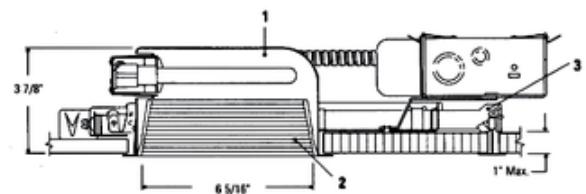

BRAND Lightolier by Signify

DESCRIPTION

Lytecaster 1105T 6.75 Inch Low Profile Step Baffle Reflector Downlight Trim available in Matte Black or Matte White baffle with Matte White trim flange. Two 120 volt compact fluorescent lamps are required, but not included. UL listed. Suitable for damp locations. A complete fixture consists of a trim kit and frame-in kit, sold separately.

TRIM COLOR	Black Step Baffle / White Trim
BODY FINISH	N/A
WATTAGE	52W
DIMMER	N/A
DIMENSIONS	6.75"W
BULB NOT INCLUDED	
LAMP	2 x T4/G24q-3/26W/120V Compact Fluorescent 2 x T4/G24q-1/13W/120V Compact Fluorescent 2 x T4/G24q-2/18W/120V Compact Fluorescent 2 x T4/GX23/13W/120V Compact Fluorescent

Technical Information

FUNCTION	Downlight
CEILING TYPE	Drywall with Trim
APERTURE SHAPE	Round
APERTURE SIZE	6.312"

SPEC # LTL19100

COMPANY	PROJECT	FIXTURE TYPE	APPROVED BY	DATE