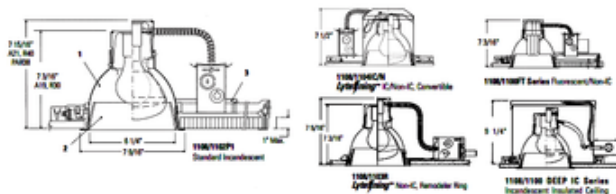

**BRAND** Lightolier by Signify

**DESCRIPTION**

Lytecaster 1110/1113 6.75 Inch Cone Reflector Downlight Trim available with Brushed Clear or Comfort Clear and a Matte White trim flange. One 120 volt, A-type, PAR38 or BR40 medium base incandescent/halogen/LED lamp is required, but not included. Lamp type and wattage dependent on frame-in kit/trim combination. A complete fixture includes a frame-in kit and a trim kit, sold separately.

<b>TRIM COLOR</b>	Brushed Clear / White Trim
<b>BODY FINISH</b>	N/A
<b>WATTAGE</b>	90W
<b>DIMMER</b>	N/A
<b>DIMENSIONS</b>	6.75"W
<b>BULB NOT INCLUDED</b>	

<b>LAMP</b>	1 x PAR38/Medium (E26)/90W/120V Halogen
	1 x A19/Medium (E26)/100W/120V Incandescent
	1 x A21/Medium (E26)/150W/120V Incandescent
	1 x BR40/Medium (E26)/100W/120V Incandescent
	1 x PAR38/Medium (E26)/120V LED

*Technical Information*

<b>FUNCTION</b>	Downlight
<b>CEILING TYPE</b>	Drywall with Trim
<b>APERTURE SHAPE</b>	Round
<b>APERTURE SIZE</b>	6.750"

**SPEC #** LTL19105

COMPANY	PROJECT	FIXTURE TYPE	APPROVED BY	DATE