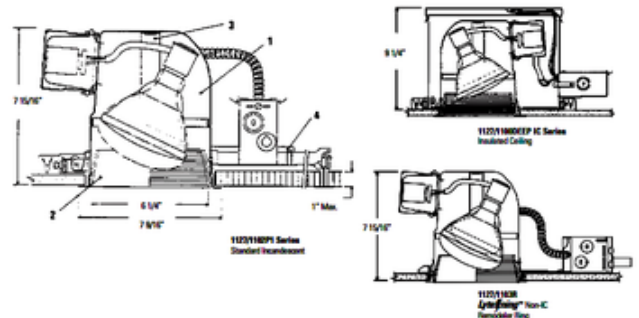

BRAND Lightolier by Signify

DESCRIPTION

Lytecaster 1127/1138/1148 6.75 Inch Adjustable Reflector Trim available with Black or White step baffle, or Specular Clear, Specular Black, Specular Gold, or Clear Diffuse reflector and Matte White trim flange. Available with Natural Metal flange upon request. One 120 volt, PAR38 or BR30 medium base lamp is required, but not included. A complete fixture includes a frame-in kit and a trim kit, sold separately.

TRIM COLOR	Specular Clear / White Trim
BODY FINISH	N/A
WATTAGE	150W
DIMMER	N/A
DIMENSIONS	6.75"W
BULB NOT INCLUDED	
LAMP	1 x PAR38/Medium (E26)/150W/120V Halogen 1 x PAR38/Medium (E26)/120V LED

Technical Information

FUNCTION	Adjustable Accent
CEILING TYPE	Drywall with Trim
APERTURE SHAPE	Round
APERTURE SIZE	6.250"

SPEC # LTL19172

COMPANY	PROJECT	FIXTURE TYPE	APPROVED BY	DATE