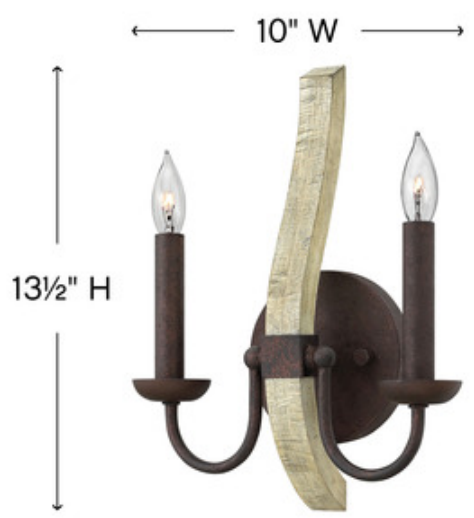

BRAND

Fredrick Ramond

DESCRIPTION

The Middlefield Wall Light features an Iron Rust finish with a curved wooden accent. 60 watt max 120 volt B10 type candelabra base bulbs are required, but not included. UL listed.

SHADE COLOR	N/A
BODY FINISH	Iron Rust
WATTAGE	60W
DIMMER	Standard 120V
DIMENSIONS	5"W x 12.8"H x 7"D
BULB NOT INCLUDED	
LAMP	1 x B10/Candelabra (E12)/60W/120V Incandescent 1 x B10/Candelabra (E12)/120V LED
SPEC #	FRD192197