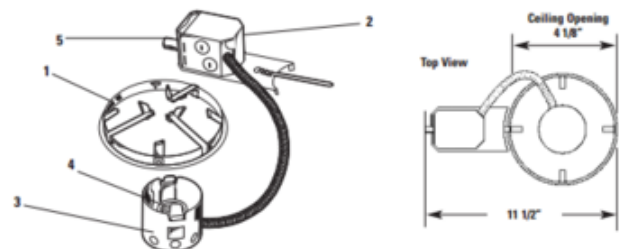

BRAND

Lightolier by Signify

DESCRIPTION

2003R Lytecaster 3.75 Inch Non-IC Remodel Housing is made of 22 gauge galvanized steel and will accommodate existing ceilings up to 2 inch thick. Non-IC designation requires that there be no contact and at least 3 inch spacing from insulation. UL listed for damp locations. 11.5 inch width x 4.1 inch depth. Lamp type and wattage dependent on trim kit and frame-in kit combination per attached manufacturer spec sheet. A complete fixture includes a frame-in kit and a trim kit, sold separately.

TRIM COLOR	N/A
BODY FINISH	Galvanized Steel
WATTAGE	50W
DIMMER	Dimmable
DIMENSIONS	11.5"W x 4.1"D
BULB NOT INCLUDED	
LAMP	1 x PAR20/Medium (E26)/50W/120V Halogen 1 x A19/Medium (E26)/120V Incandescent 1 x A19/Medium (E26)/120V LED 1 x BT15/Medium (E26)/120V Halogen 1 x BT15/Medium (E26)/120V LED

Technical Information

CEILING TYPE	Drywall with Trim
HOUSING TYPE	Remodel NON IC
HOUSING HEIGHT	6"

SPEC # LTL19227

COMPANY	PROJECT	FIXTURE TYPE	APPROVED BY	DATE