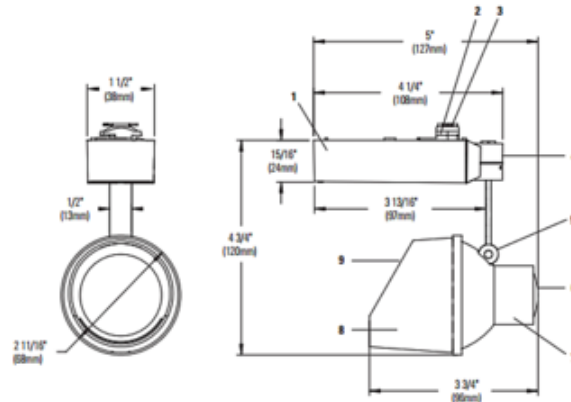

# Lytespan Alcyon MR16 Mini Wall Wash Track Head

**Description:**

Lytespan Alcyon MR16 Mini Wall Washer track head features an integral kick reflector and asymmetrical spread lens to deliver a broad wash of light on any surface. Wireless stem with infinite horizontal rotation, compact electronic transformer housing, and lamp forward for easy relamping. Available in Matte White, Matte Black or Metallic Aluminum. One 50 watt, 12 volt GU5.3 MR16 halogen lamp is required, but not included. UL listed. 2.7 inch width x 3.75 inch depth x 4.75 inch length. Compatible with Lytespan Basic 1-circuit, Advent 1 or 2 circuit, and Radius 1-circuit track systems.

SHOWN IN METALLIC ALUMINUM

Shown in: Matte White

List Price: \$323.83  
 Our Price: \$194.30

Shade Color: N/A  
 Body Finish: Matte White  
 Lamp: 1 x MR16/GU5.3 (bipin)/50W/12V Halogen  
 1 x MR16/GU5.3 (bipin)/12V LED  
 Wattage: 50W  
 Dimmer: Low Voltage Electronic  
 Dimensions: 4.75"L x 2.7"W x 3.75"D