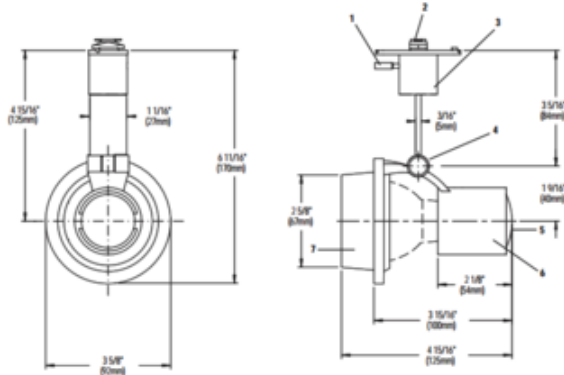

Lytespan Alcyon Open Ring PAR20 Track Head

Description:

Lytespan Alcyon Open Ring PAR20 track head features a wireless stem profile with 365 degree horizontal rotation and 0-90 degree vertical adjustment. Includes accessory holder and retaining ring. Holds one lens and one louver or two lenses, sold separately. Finish available in Matte White, Matte Black or Metallic Aluminum. One 50 watt, 120 volt PAR20 medium base lamp is required, but not included. UL listed. 3.6 inch width x 4.9 inch depth x 6.7 inch length. Compatible with Lytespan Basic 1-circuit, Advent 1 or 2 circuit, and Radius 1-circuit track systems.

Shown in: Matte White

List Price: \$175.87
Our Price: \$140.69

Shade Color: N/A
Body Finish: Matte White
Lamp: 1 x PAR20/Medium (E26)/50W/120V Halogen
Wattage: 50W
Dimmer: Incandescent
Dimensions: 6.7"L x 3.6"W x 4.9"D