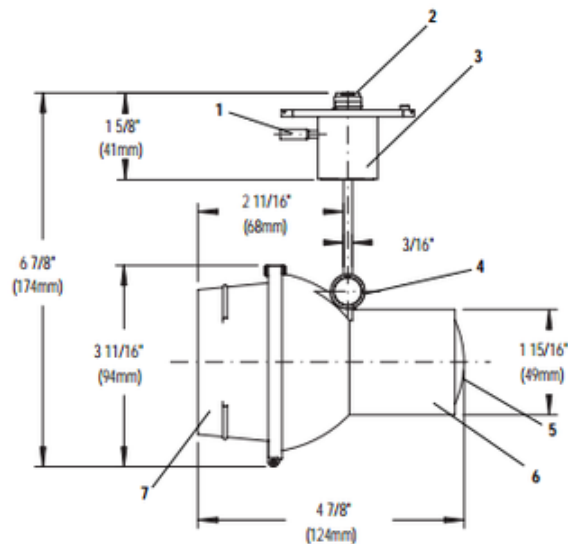

Lytespan Alcyon Step Spot PAR20 Track Head

Description:

Lytespan Alcyon Step Spot PAR20 track head is made of die cast aluminum and features a wireless stem profile with 365 degree horizontal rotation and 0-90 degree vertical adjustment. Integral accessory holder accepts one lens and one louver, or two lenses, sold separately. Finish available in Matte White, Matte Black, or Metallic Aluminum. One 50 watt, 120 volt PAR20 medium base lamp is required, but not included. UL listed. 3.7 inch diameter x 4.9 inch depth x 6.9 inch length. Compatible with Lytespan Basic 1-circuit, Advent 1 or 2 circuit, and Radius 1-circuit track systems.

Shown in: Metallic Aluminum

List Price: \$181.52
Our Price: \$108.91

Shade Color: N/A
Body Finish: Metallic Aluminum
Lamp: 1 x PAR20/Medium (E26)/50W/120V Halogen
Wattage: 50W
Dimmer: Incandescent
Dimensions: 6.9"L x 3.7"W x 4.9"D

Product Number: LTL 19292			
Company:		Fixture Type:	Date: Feb 25, 2018
Project:		Approved By:	

#1224TR-22SS2-004I1-OOAL

Fax: (773) 883-6131

Phone: 866-954-4489

Address: 1718 W. Fullerton Ave. Chicago IL 60614