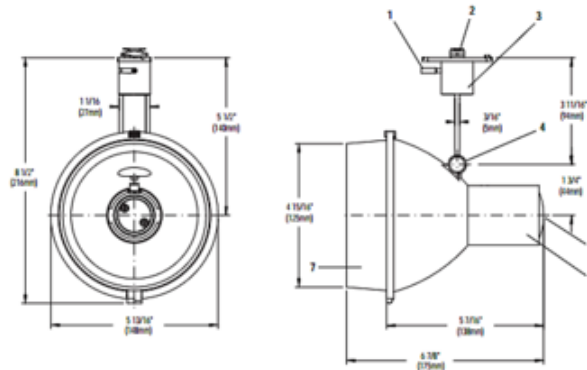

Lytespan Alcyon Step Spot PAR38 Track Head

Description:

Lytespan Alcyon Step Spot PAR38 track head features 365 degree horizontal rotation and 0-90 degree vertical adjustment. Includes integral accessory holder and retaining ring. Holds one lens and one louver or two lenses, sold separately. Made of die-cast aluminum with finish available in Matte White, Matte Black or Metallic Aluminum. One 150 watt, 120 volt PAR38 medium base lamp is required, but not included. UL listed. 5.8 inch width x 6.9 inch depth x 8.5 inch length. Compatible with Lytespan Basic 1-circuit, Advent 1 or 2 circuit, and Radius 1-circuit track systems.

Shown in: Matte White

List Price: \$214.56
Our Price: \$128.74

Shade Color: N/A
Body Finish: Matte White
Lamp: 1 x PAR38/Medium (E26)/150W/120V Halogen
 1 x PAR38/Medium (E26)/120V LED
Wattage: 150W
Dimmer: Incandescent
Dimensions: 8.5"L x 5.8"W x 6.9"D