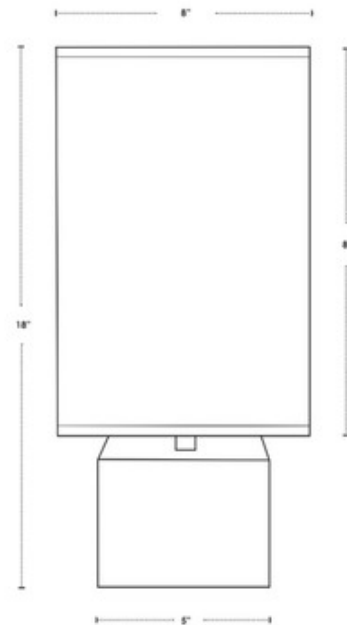

BRAND

Lights Up

DESCRIPTION

The Devo Square Table Lamp is a minimalist geometric piece, bringing clean design, and color to enhance a room. Choose a shade and finish combination that suits your style. Available in a variety of shade colors, and base finishes in White Lacquer, Gold, Copper, Grass, or Olive. Includes an 8 for cord with on/off line switch. ETL and UL listed.

SHADE COLOR	White Linen
BODY FINISH	Soy
WATTAGE	60W
DIMMER	Standard 120V
DIMENSIONS	7"W x 18"H
BULB NOT INCLUDED	
LAMP	1 x A19/Medium (E26)/60W/120V Incandescent 1 x A19/Medium (E26)/120V LED

SPEC #

LUP193218