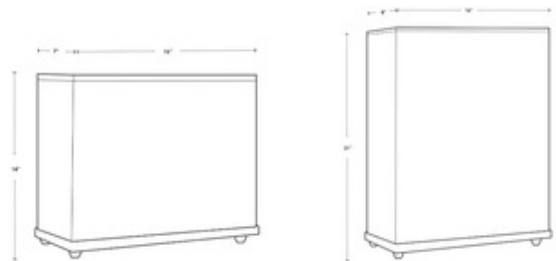

BRAND

Lights Up

DESCRIPTION

The Rex Table Lamp is a timeless piece with crisp clean corners, creating beautiful ambient light. Available in a variety of shade colors with a Brushed Nickel finish in two sizes. Includes an 8 foot cord with High/Low cord switch. ETL and UL listed.

SHADE COLOR	Platinum Silk Glow
BODY FINISH	Brushed Nickel
WATTAGE	100W
DIMMER	Standard 120V
DIMENSIONS	16"W x 14"H
BULB NOT INCLUDED	
LAMP	1 x A19/Medium (E26)/100W/120V Incandescent 1 x A19/Medium (E26)/120V LED