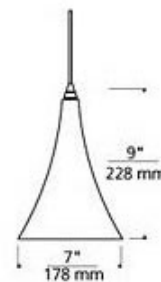

SHADE COLOR	Ferrari Red
BODY FINISH	Satin Nickel
WATTAGE	60W
DIMMER	Standard 120V
DIMENSIONS	7"W x 9"H
BULB INCLUDED	
LAMP	1 x T4/Minican (E11)/60W/120V Halogen

MELROSE