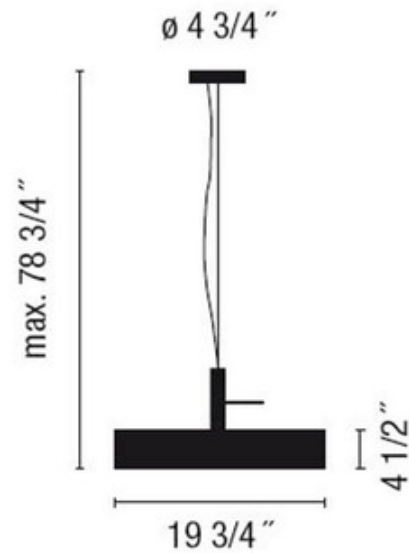

DESIGNER

Jordi Vilardell

BRAND

Vibia

DESCRIPTION

Duplo Pendant features a satin nickel finish and an optical glass diffuser on top and bottom of shade. Available with off-white pleated fabric shade and aluminum weft shade option. Includes switch for general or upward light distribution. One 150 watt, 120 volt, T10 medium base double tubular halogen lamp, not included. Upward/downward light distribution. UL listed. 19.75 inch diameter x 4.5 inch height with an overall height of 78.75 inches.

SHADE COLOR	Off White
BODY FINISH	Satin Nickel
WATTAGE	150W
DIMMER	Standard 120V
DIMENSIONS	19.75"W x 4.5"H
BULB NOT INCLUDED	
LAMP	1 x T10/Medium (E26)/150W/120V Incandescent

SPEC #

VIB1944

COMPANY

PROJECT