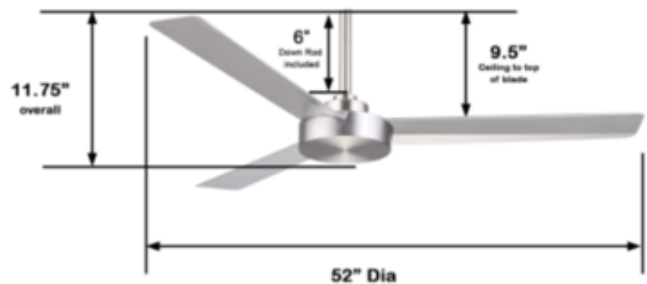

BRAND

Minka Aire

DESCRIPTION

The sleek and simple Roto Ceiling Fan features a 153mm x 15mm motor, 52 inch blade span, and 22 degree blade pitch. Available with a Brushed Aluminum motor with Silver ABS blades or an Oil Rubbed Bronze, Coal, Distressed Koa, or Flat White motor with matching ABS blades. Includes one 6 inch downrod and WC105 4 speed wall control. Manual reverse switch. Compatible with WCS223 wall control, sold separately. ETL listed.

Shown in: Flat White / Flat White

SHADE COLOR	Flat White
BODY FINISH	Flat White
WATTAGE	N/A
DIMMER	N/A
DIMENSIONS	52"W x 11.75"H
LAMP	N/A

SPEC # MKA194685

COMPANY	PROJECT	FIXTURE TYPE	APPROVED BY	DATE