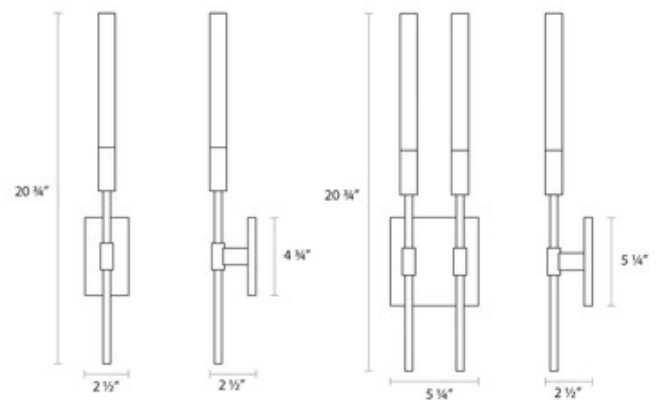

Technical Information

LUMINOUS FLUX	400 lumens
LUMENS/WATT	80.00
LAMP COLOR	3000K
COLOR RENDERING	80 CRI

SPEC # SON195115