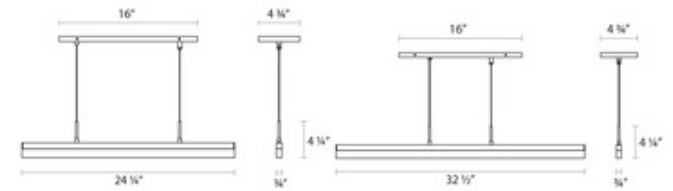

Shown in: Bright Satin Aluminum / Frosted

COMPANY	PROJECT	FIXTURE TYPE	APPROVED BY	DATE