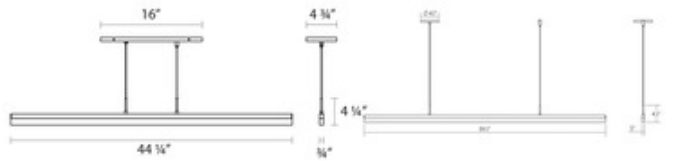

BRAND SONNEMAN - A Way of Light

DESCRIPTION

Stiletto LED Linear Pendant designed by Robert Sonneman, is ultra-sophisticated and extraordinarily precise. With solid acrylic thrust through a minimally present aluminum channel, this piece is perfect for even illumination.

Shown in: Bright Satin Aluminum / Frosted

SHADE COLOR	Frosted
BODY FINISH	Bright Satin Aluminum
WATTAGE	15W
DIMMER	Low Voltage Electronic
DIMENSIONS	44.25"L x 0.75"W x 4.25"H
INTEGRATED LED MODULE	
LAMP	1 x LED/15W/120V LED

Technical Information

LUMINOUS FLUX	1340 lumens
LUMENS/WATT	89.33
LAMP COLOR	3000K
COLOR RENDERING	80 CRI

SPEC # SON195177

COMPANY	PROJECT	FIXTURE TYPE	APPROVED BY	DATE