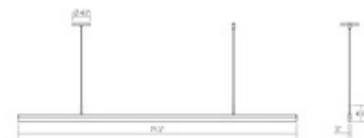

COMPANY	PROJECT	FIXTURE TYPE	APPROVED BY	DATE