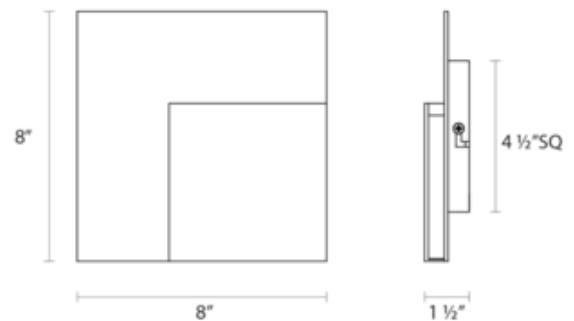

Technical Information

LAMP COLOR	3000K
COLOR RENDERING	80 CRI

SPEC # SON195186

COMPANY	PROJECT	FIXTURE TYPE	APPROVED BY	DATE