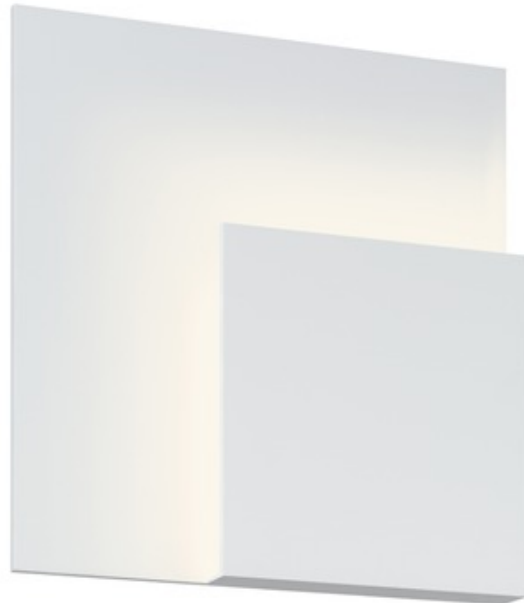

DESIGNER

Robert Sonneman

BRAND

SONNEMAN - A Way of Light

DESCRIPTION

Corner Eclipse LED Wall sconce in Textured White is a simple, modern addition to any room. One 11 watt, 120 volt 3000K 80 CRI LED type bulb is included. Dimmable with Lutron Electronic Low Voltage dimmer, CTCLV-303P, sold separately. ETL listed. ADA compliant. 8 inch width x 8 inch height x 1.5 inch depth.

SHADE COLOR	N/A
BODY FINISH	Textured White
WATTAGE	11W
DIMMER	Low Voltage Electronic
DIMENSIONS	8"W x 8"H x 1.5"D
INTEGRATED LED MODULE	
LAMP	1 x LED/11W/120V LED

Technical Information

LAMP COLOR	3000K
COLOR RENDERING	80 CRI