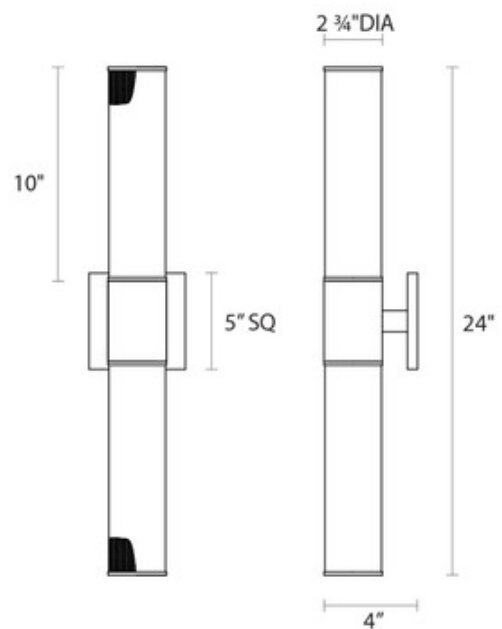

DESIGNER

Robert Sonneman

BRAND

SONNEMAN - A Way of Light

DESCRIPTION

The Urban Edge Sconce features Black Mesh with a Textured Black finish.

Shown in: Textured Black / Black Mesh

SHADE COLOR	Black Mesh
BODY FINISH	Textured Black
WATTAGE	120W
DIMMER	Standard 120V
DIMENSIONS	5"W x 24"H x 4"D
BULB NOT INCLUDED	
LAMP	2 x Edison Tube/Medium (E26)/60W/120V Incandescent

SPEC #

SON195881

COMPANY

PROJECT

FIXTURE TYPE

APPROVED BY

DATE