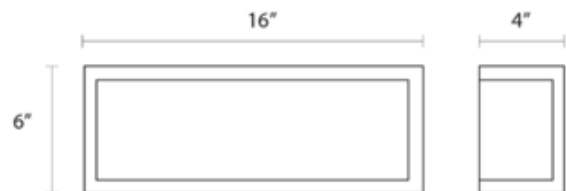

Available in Silver Organza with a Satin Nickel finish or Bronze Organza with a Black Brass finish. Two 40 watt, 120 volt B10 type Candelabra base or 13 watt, 120 volt T4 type 2Gx7 base compact fluorescent bulbs are required, but not included. ADA compliant. UL listed. 16 inch width x 6 inch height x 4 inch depth.

SHADE COLOR	N/A
BODY FINISH	Silver Organza/ Satin Nickel
WATTAGE	80W
DIMMER	Standard 120V
DIMENSIONS	16"W x 6"H x 4"D
BULB NOT INCLUDED	
LAMP	2 x B10/Candelabra (E12)/40W/120V Incandescent 2 x B10/Candelabra (E12)/120V LED