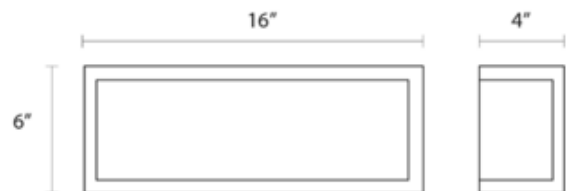

Available in Silver Organza with a Satin Nickel finish or Bronze Organza with a Black Brass finish. Two 40 watt, 120 volt B10 type Candelabra base or 13 watt, 120 volt T4 type 2Gx7 base compact fluorescent bulbs are required, but not included. ADA compliant. UL listed. 16 inch width x 6 inch height x 4 inch depth.

SHADE COLOR		N/A
BODY FINISH	Silver Organza/ Satin Nickel	
WATTAGE		80W
DIMMER		Standard 120V
DIMENSIONS		16"W x 6"H x 4"D
BULB NOT INCLUDED		
LAMP	2 x B10/Candelabra (E12)/40W/120V Incandescent	
	2 x B10/Candelabra (E12)/120V LED	