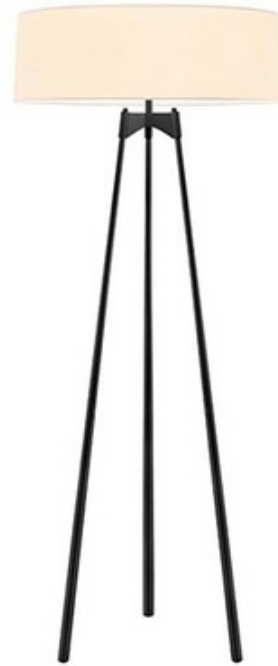

DESIGNER

Robert Sonneman

BRAND

SONNEMAN - A Way of Light

DESCRIPTION

Torii Floor Lamp features an Off White linen shade with a white acrylic diffuser and a Satin black finish. Three 100 watt, 120 volt A19 type Medium base bulbs are required, but not included. 26 inch width x 65.5 inch height.

SHADE COLOR	Off White
BODY FINISH	Satin Black
WATTAGE	216W
DIMMER	Standard 120V
DIMENSIONS	26"W x 65.25"H
BULB NOT INCLUDED	
LAMP	3 x A19/Medium (E26)/72W/120V Incandescent 3 x A19/Medium (E26)/120V LED