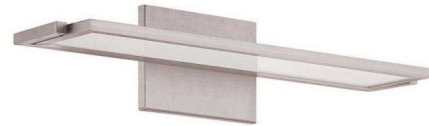

## Line Bathroom Vanity Light

By WAC Lighting

### Description

Line Bathroom Vanity Light features edge-lit LED technology inside a thin rotary panel to provide uniform illumination for flattering facial rendering. The rotating panel can be tilted for direct light in the daytime or indirect light at night. Vertical or horizontal mount with 330 degree adjustment. Available in three sizes with a Black or Brushed Aluminum finish.

### Specifications

COLOR . . . . . N/A  
BODY FINISH . . . . . Brushed Aluminum  
WATTAGE . . . . . 17W  
DIMMER . . . . . Low Voltage Electronic  
DIMENSIONS . . . . . 18"W x 4"H x 5"D  
INTEGRATED LED MODULE . . . . . 1 x LED/17W/120V LED  
COUNTRY OF ORIGIN . . . . . China