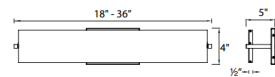

### Description

Line Bathroom Vanity Light features edge-lit LED technology inside a thin rotary panel to provide uniform illumination for flattering facial rendering. The rotating panel can be tilted for direct light in the daytime or indirect light at night. Vertical or horizontal mount with 330 degree adjustment. Available in three sizes with a Black or Brushed Aluminum finish.

### Specifications

COLOR . . . . . N/A  
BODY FINISH . . . . . Brushed Aluminum  
WATTAGE . . . . . 17W  
DIMMER . . . . . Low Voltage Electronic  
DIMENSIONS . . . . . 18"W x 4"H x 5"D  
INTEGRATED LED MODULE . . . . . 1 x LED/17W/120V LED  
COUNTRY OF ORIGIN . . . . . China